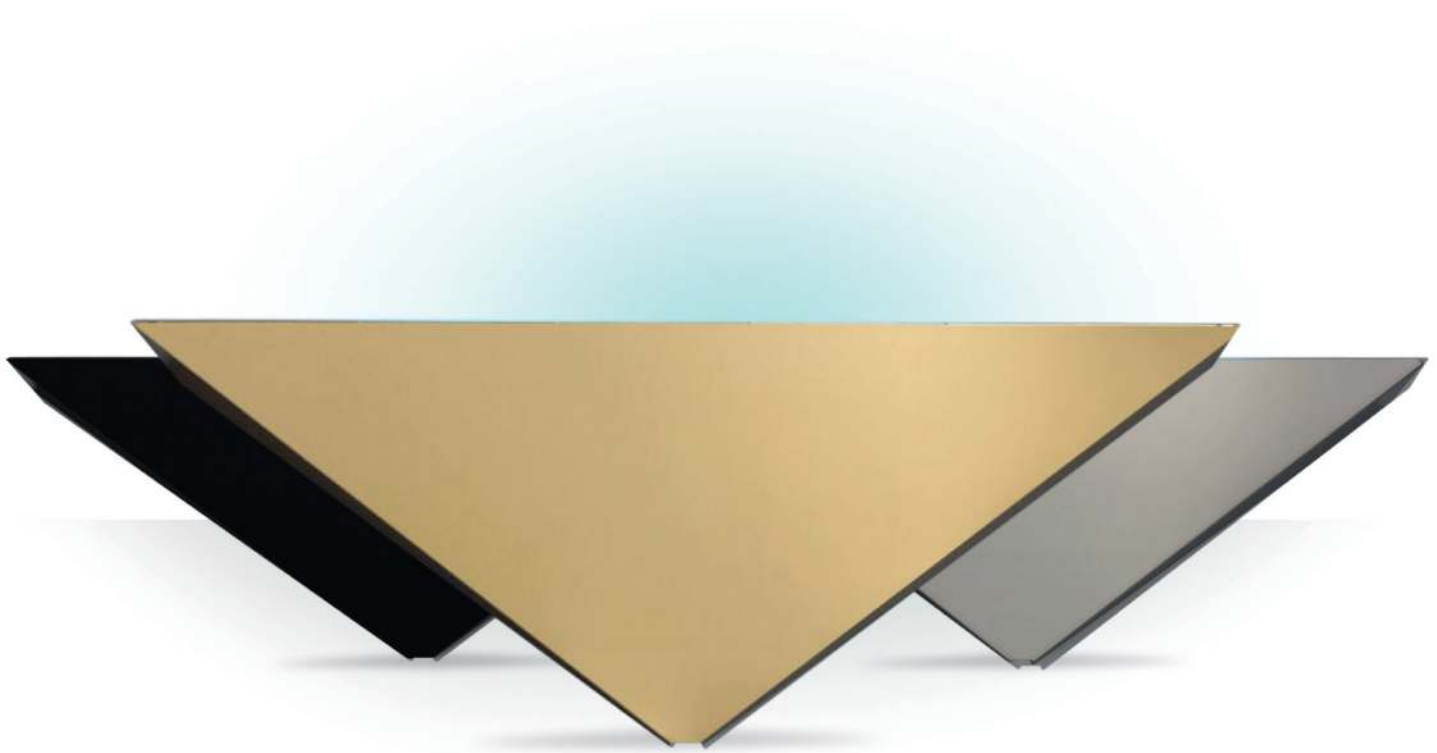

Genus[®] | ILLUMÉ α

EFFECTIVE FLY CATCH DISGUISED
AS A STYLISH LIGHT FITTING

Illumé Alpha replicates the appearance of a modern lighting fixture whilst providing excellent insect attraction. Large capacity glue board maximises catch and minimises service time.

- Various colour and finish options available
- Fast, easy servicing with no tools required
- 2 x 15 W (30 W) Black Light (BL) or Black Light Blue (BLB) lamps for fast flying insect attraction
- Silent operation and out of sight catch area for total discretion
- Designed and manufactured in the UK