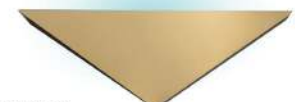

APPLICATIONS

Restaurants

Bars

Shops

Receptions

Cafés

Hotels

Led by a clear understanding of flying insect behavior, Illumé Alpha imitates the look and feel of a modern lighting fixture whilst providing excellent insect attraction.

Illumé Alpha is designed to offer discreet insect control for all public sensitive front of house locations such as dining areas, cafés and bars. Illumé Alpha uses well-proven ultraviolet (UV) light technology to attract flying insects into the body of the unit. The UV light is created by two highly efficient 15 W lamps, which are available either as Black Light (BL) or Black Light Blue (BLB).

Once attracted to the unit, the insects are caught on a specially formulated HACCP compliant glue board. The glue board is hidden from view within the Illumé Alpha's body and can be quickly and easily changed as required. Illumé Alpha is available in a range of colours and finishes to suit any décor. The unit can be hard wired or alternatively a mains lead and plug is supplied to facilitate easy installation.

Features and Benefits

- Mimicking the appearance of a modern lighting fixture, the Illumé Alpha is perfect for sensitive front of house locations
- Available with 2 x 15 W BL or BLB UVA lamps which provide fast flying insect attraction
- Available in a range of colours to complement or contrast existing decor
- Large and discreet HACCP compliant glue board catches all flying insects
- Electronic ballast engineering for greater power efficiency and reduced running costs

Finishes:

BRASS